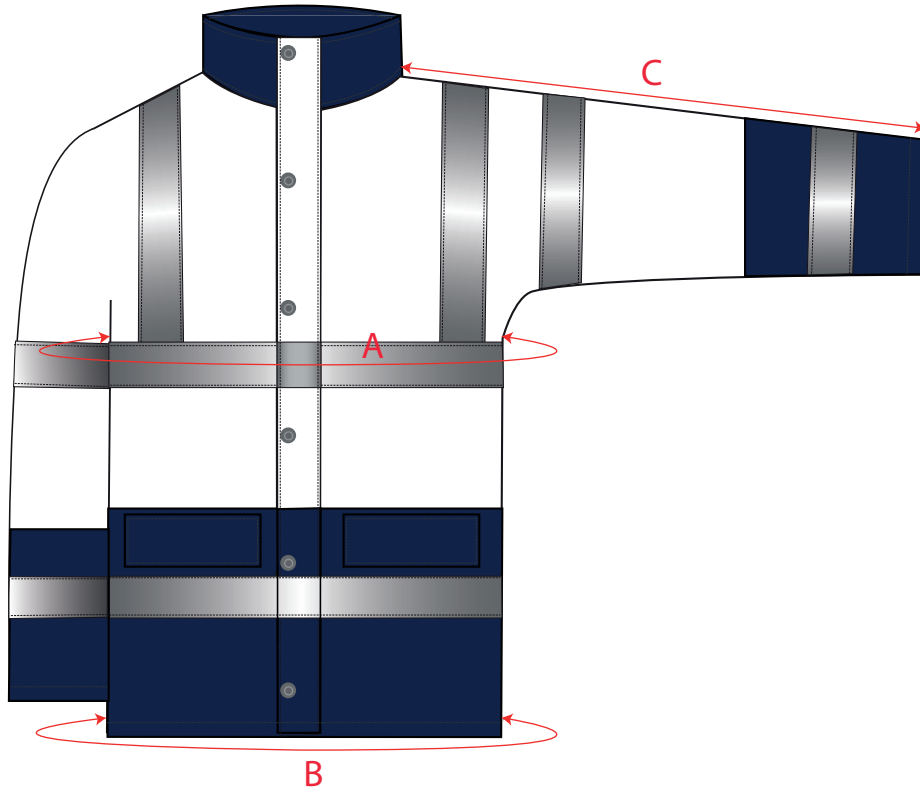

STYLE NO: S467

DESCRIPTION: Hi-Vis Two Tone Traffic Jacket

		XS	S	M	L	XL	XXL	3XL	4XL	5XL	6XL	7XL
To Fit Chest		80-88	92-96	100-104	108-112	116-124	128-132	136-140	144-148	152-160	164-172	176-184
Jacket Chest	A	110	118	126	134	142	150	158	166	174	186	198
Hem	B	110	118	126	134	142	150	158	166	174	186	198
Collar to Cuff	C	79.5	80.5	81.5	82.5	83.5	84.5	85.5	86.5	87.5	88.5	89.5
Centre Back to Hem	D	80.5	81.5	82.5	83.5	84.5	85.5	86.5	87.5	89.5	90.5	91.5