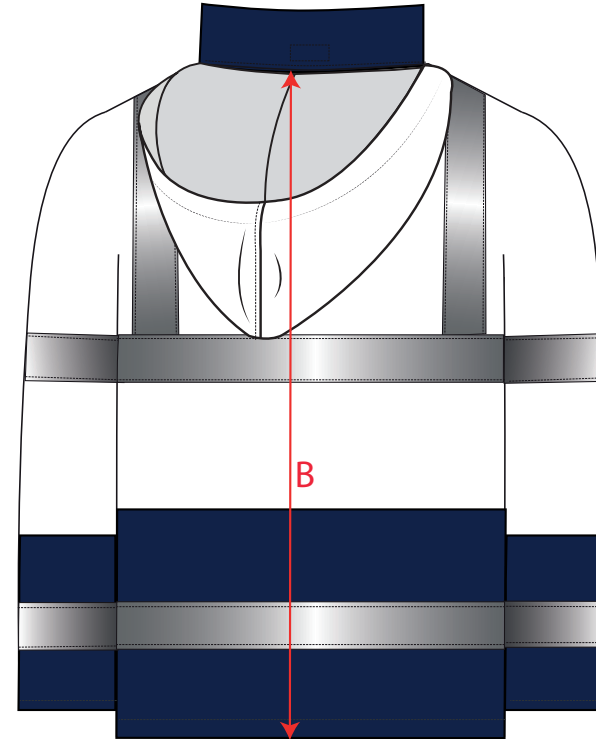

STYLE NO: S467

DESCRIPTION: Hi-Vis Two Tone Traffic Jacket

		XS	S	M	L	XL	XXL	3XL	4XL	5XL	6XL	7XL
To Fit Chest		80-88	92-96	100-104	108-112	116-124	128-132	136-140	144-148	152-160	164-172	176-184
Jacket Chest	A	110	118	126	134	142	150	158	166	174	186	198
Hem	B	110	118	126	134	142	150	158	166	174	186	198
Collar to Cuff	C	79.5	80.5	81.5	82.5	83.5	84.5	85.5	86.5	87.5	88.5	89.5
Centre Back to Hem	D	80.5	81.5	82.5	83.5	84.5	85.5	86.5	87.5	89.5	90.5	91.5